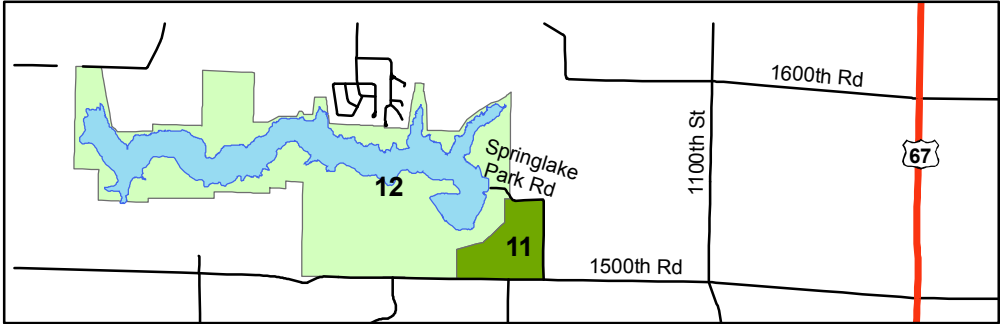

# Macomb Park District

309-833-4562

website: [parks.macomb.com](http://parks.macomb.com)

email: [parks@macomb.com](mailto:parks@macomb.com)

- 1 Everly Park
- Everwood Disc Golf Course
- 2 Glenwood Park
- Glenwood Pool
- 3 Gumbart Woods
- 4 Downing Ball Park
- 5 Ball Fore
- 6 Compton Park
- 7 Wesley Tennis Courts
- 8 Patton Park
- 9 Off Leash Dog Exercise Area
- 10 Derry Park
- 11 Lakeview Nature Area
- 12 Spring Lake Park
- 13 University Drive Property
- 14 Skate Park